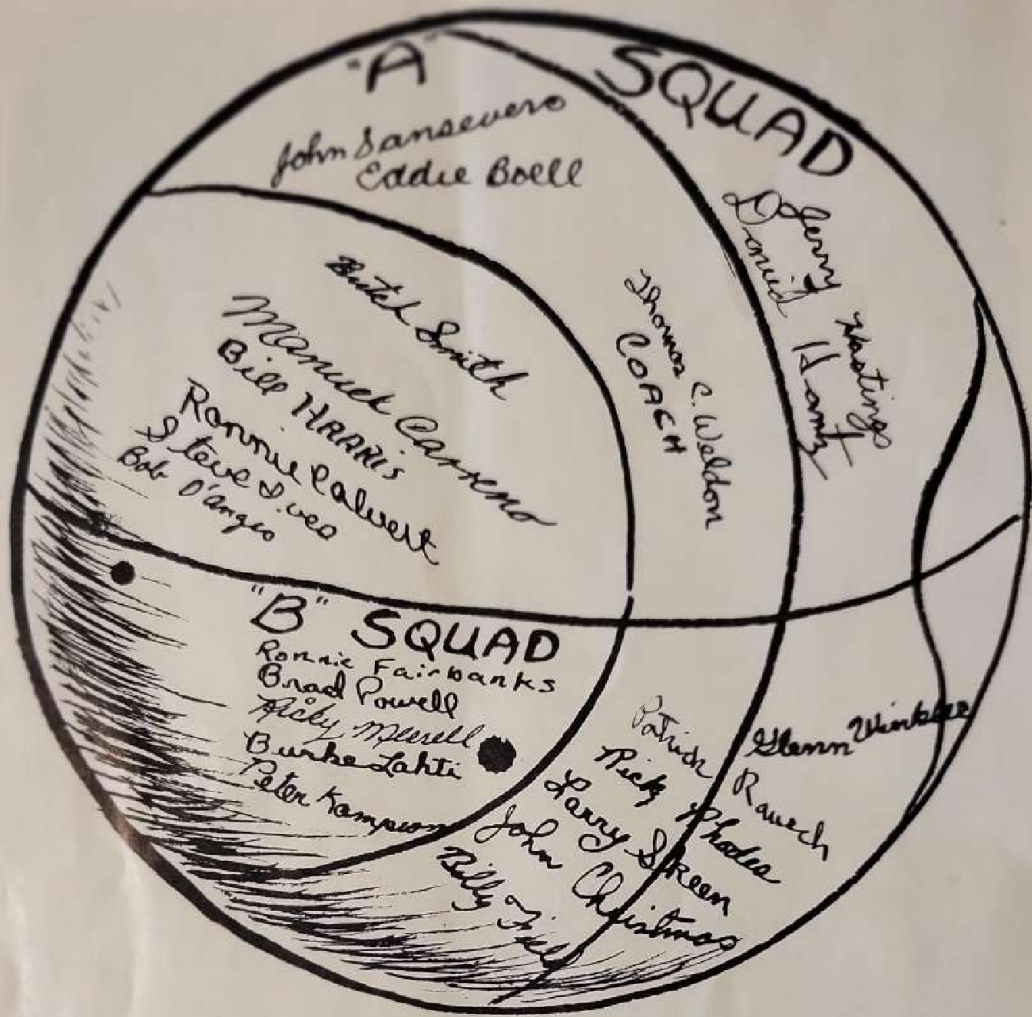

Basketball

A Squad